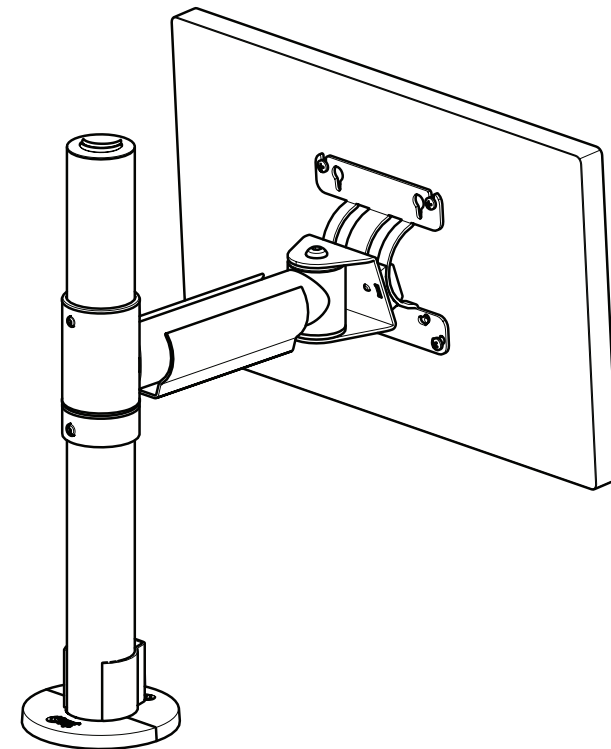

Screen adjustments

⚠ Cable is not illustrated to improve images' clarity.

VESA Pivot Adjustability

Essentials Installation Guide

SPV1304

SpacePole Arc® VESA 75/100 Swing Arm Screen Mount

SpacePole®
mounting & mobility