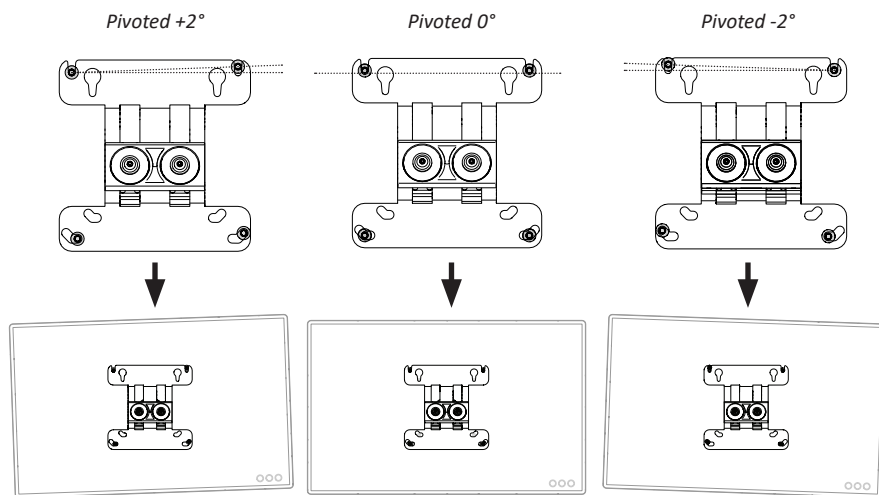

Screen adjustments

⚠ Cable is not illustrated to improve images' clarity.

VESA Pivot Adjustability

Essentials Installation Guide

SPV1304

SpacePole Arc® VESA 75/100 Swing Arm Screen Mount

SpacePole®
mounting & mobility